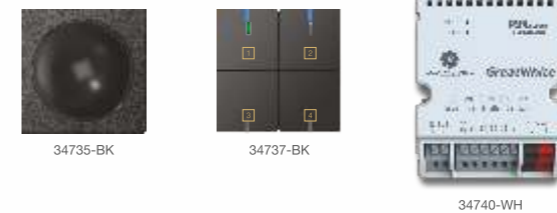

CODE	DESCRIPTION	MRP	PKG
SOCKETS		WH	BK
HSN CODE: 8536			
33621-WH	34621-BK 6A, 2 Pin F/R Socket	450.00	10
33622-WH	34622-BK 10A, Multi Socket	450.00	10
33623-WH	34623-BK 6A, 3 Pin Socket	450.00	10
33624-WH	34624-BK 10A & 20A, Twin Socket	450.00	10
33625-WH	34625-BK 6/16A, Twin Socket	450.00	10
33626-WH	34626-BK 6, 10, 13A Combi Socket	450.00	10

CODE	DESCRIPTION	MRP	PKG
FAN & DIMMERS		WH	BK
HSN CODE: 8536			
33631-WH	34631-BK 16A DP 'C' Series	933.00	10
33632-WH	34632-BK 20A DP 'C' Series	933.00	10
33633-WH	34633-BK 25A DP 'C' Series	933.00	10
33634-WH	34634-BK 32A DP 'C' Series	933.00	10

CODE	DESCRIPTION	MRP	PKG
HOME AUTOMATION		WH	BK
HSN CODE: 8536			
33731-WH	34731-BK 2 Channel Relay Switch	***	01
33732-WH	34732-BK 2 Channel Dimming Switch	***	01
33733-WH	34733-BK Curtain Motor Controller	***	01
33734-WH	34734-BK RGB Light Controller	***	01
-	34735-BK IR Blaster and Learner	***	01
33736-WH	- Bus Power Supply	***	01
33737-WH	34737-BK Scene Controller	***	01
33738-WH	34738-BK Scene Controller With Bus Power Supply	***	01
33739-WH	34739-BK Scene Controller With Occupancy Sensors Input	***	01
33740-WH	- Scene Controller - Third Party Coupler	***	01
33741-WH	34741-BK Door Latch Controller	***	01

*** Prices Available on Request

CODE	DESCRIPTION	MRP	PKG
WI-FI ENABLED TOUCH SWITCHES		WH	BK
HSN CODE: 8536			
34711-BK	2 Gang 1 Way Smart Touch Switch	***	04
34712-BK	4 Gang 1 Way Smart Touch Switch	***	04
34714-BK	2 Gang 2 Way Smart Touch Switch	***	04
34724-BK	20A Smart Switch	***	04
34716-BK	Smart Fan Regulator	***	04
34717-BK	Smart Light Dimmer	***	04
34723-BK	Smart Curtain Switch	***	04
34718-BK	IR-Blaster (UniversalWi-FiRemote)	***	01

*** Prices Available on Request

CODE	DESCRIPTION	MRP	PKG
TOUCH SWITCHES (WITHOUT WI-FI)		WH	BK
HSN CODE: 8536			
34721-BK	DND/MMR/Bell-Outside 2M	***	04
34722-BK	DND/MMR/Bell-Inside 2M	***	04
34715-BK	1 Gang Bell Switch	***	04

*** Prices Available on Request