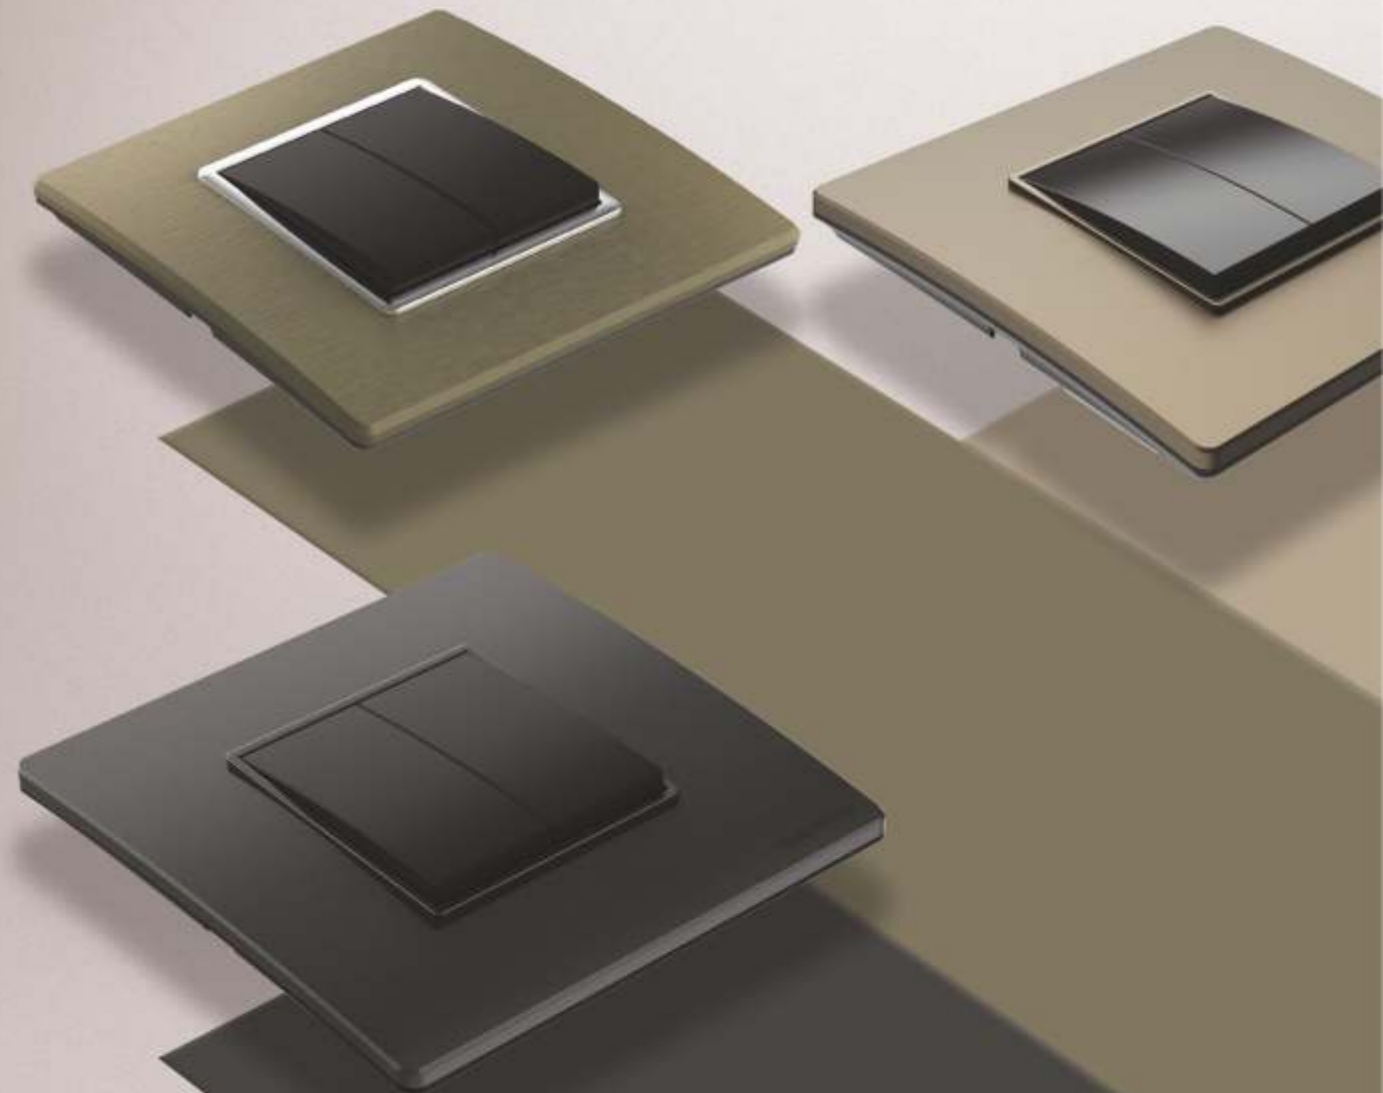

great-white.in

arcus®

Fine Work of Arc

A Series

Retail Price List A-01 | W.E.F March 2026.V1

GreatWhite Global Pvt. Ltd.
13th Floor, B-Wing, Peninsula Business Park,
Senapati Bapat Marg, Lower Parel (W),
Mumbai - 400013, India.
Tel : (022) 3003 6565 | F : (022) 3003 6564
Toll Free : 1800 300 25252 | E-mail: care@great-white.in

great-white.in | [f](#) [@](#) [x](#) [v](#) [in](#)

All Prices are in Indian Rupees | The prices are inclusive of all Government levies | Disputes, if any, are subject to Mumbai jurisdiction only | Prices are subject to change without notice.