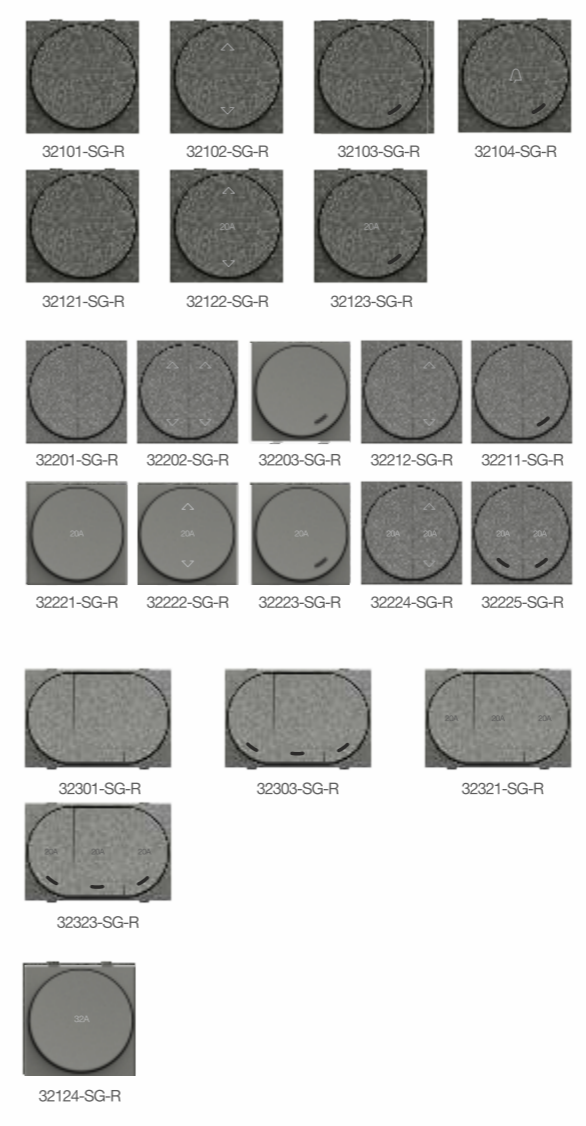

CODE		DESCRIPTION	MRP		PKG	
1 GANG SWITCH		HSN CODE: 8536	SG	WH	BK	
32101-SG-R	33101-WH-R	34101-BK-R	194.00	176.00	194.00	20
32102-SG-R	33102-WH-R	34102-BK-R	284.00	259.00	284.00	20
32103-SG-R	33103-WH-R	34103-BK-R	297.00	270.00	297.00	20
32104-SG-R	33104-WH-R	34104-BK-R	297.00	270.00	297.00	20
32121-SG-R	33121-WH-R	34121-BK-R	308.00	281.00	308.00	20
32122-SG-R	33122-WH-R	34122-BK-R	356.00	325.00	356.00	20
32123-SG-R	33123-WH-R	34123-BK-R	370.00	336.00	370.00	20
2 GANG SWITCH		HSN CODE: 8536	SG	WH	BK	
32201-SG-R	33201-WH-R	34201-BK-R	233.00	211.00	233.00	00
32202-SG-R	33202-WH-R	34202-BK-R	341.00	310.00	341.00	00
32203-SG-R	33203-WH-R	34203-BK-R	356.00	323.00	356.00	00
32212-SG-R	33212-WH-R	34212-BK-R	345.00	314.00	345.00	00
32211-SG-R	33211-WH-R	34211-BK-R	345.00	314.00	345.00	00
32221-SG-R	33221-WH-R	34221-BK-R	370.00	337.00	370.00	00
32222-SG-R	33222-WH-R	34222-BK-R	429.00	389.00	429.00	00
32223-SG-R	33223-WH-R	34223-BK-R	442.00	403.00	442.00	00
32224-SG-R	33224-WH-R	34224-BK-R	405.00	369.00	405.00	00
32225-SG-R	33225-WH-R	34225-BK-R	405.00	369.00	405.00	00
3 GANG SWITCH		HSN CODE: 8536	SG	WH	BK	
32301-SG-R	33301-WH-R	34301-BK-R	257.00	233.00	257.00	00
32303-SG-R	33303-WH-R	34303-BK-R	392.00	356.00	392.00	00
32321-SG-R	33321-WH-R	34321-BK-R	407.00	370.00	407.00	00
32323-SG-R	33323-WH-R	34323-BK-R	486.00	442.00	486.00	00
32 A DP SWITCH		HSN CODE: 8536	SG	WH	BK	
32124-SG-R	33124-WH-R	34124-BK-R	546.00	495.00	546.00	20