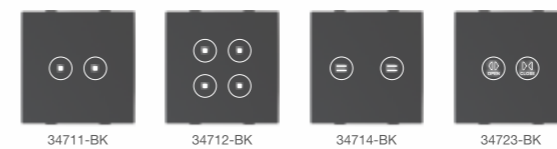

CODE	DESCRIPTION	MRP	PKG
SOCKETS		WH	BK
HSN CODE: 8536			
33621-WH	34621-BK 6A, 2 Pin F/R Socket	450.00	10
33622-WH	34622-BK 10A, Multi Socket	450.00	10
33623-WH	34623-BK 6A, 3 Pin Socket	450.00	10
33624-WH	34624-BK 10A & 20A, Twin Socket	450.00	10
33625-WH	34625-BK 6/16A, Twin Socket	450.00	10
33626-WH	34626-BK 6, 10, 13A Combi Socket	450.00	10

CODE	DESCRIPTION	MRP	PKG
FAN & DIMMERS		WH	BK
HSN CODE: 8536			
33631-WH	34631-BK 16A DP 'C' Series	933.00	10
33632-WH	34632-BK 20A DP 'C' Series	933.00	10
33633-WH	34633-BK 25A DP 'C' Series	933.00	10
33634-WH	34634-BK 32A DP 'C' Series	933.00	10

CODE	DESCRIPTION	MRP	PKG
HOME AUTOMATION		WH	BK
HSN CODE: 8536			
33731-WH	34731-BK 2 Channel Relay Switch	***	01
33732-WH	34732-BK 2 Channel Dimming Switch	***	01
33733-WH	34733-BK Curtain Motor Controller	***	01
33734-WH	34734-BK RGB Light Controller	***	01
-	34735-BK IR Blaster and Learner	***	01
33736-WH	- Bus Power Supply	***	01
33737-WH	34737-BK Scene Controller	***	01
33738-WH	34738-BK Scene Controller With Bus Power Supply	***	01
33739-WH	34739-BK Scene Controller With Occupancy Sensors Input	***	01
33740-WH	- Scene Controller - Third Party Coupler	***	01
33741-WH	34741-BK Door Latch Controller	***	01

*** Prices Available on Request

CODE	DESCRIPTION	MRP	PKG
WI-FI ENABLED TOUCH SWITCHES		WH	BK
HSN CODE: 8536			
34711-BK	2 Gang 1 Way Smart Touch Switch	***	04
34712-BK	4 Gang 1 Way Smart Touch Switch	***	04
34714-BK	2 Gang 2 Way Smart Touch Switch	***	04
34724-BK	20A Smart Switch	***	04
34716-BK	Smart Fan Regulator	***	04
34717-BK	Smart Light Dimmer	***	04
34723-BK	Smart Curtain Switch	***	04
34718-BK	IR-Blaster (UniversalWi-FiRemote)	***	01

*** Prices Available on Request

CODE	DESCRIPTION	MRP	PKG
TOUCH SWITCHES (WITHOUT WI-FI)		WH	BK
HSN CODE: 8536			
34721-BK	DND/MMR/Bell-Outside 2M	***	04
34722-BK	DND/MMR/Bell-Inside 2M	***	04
34715-BK	1 Gang Bell Switch	***	04

*** Prices Available on Request