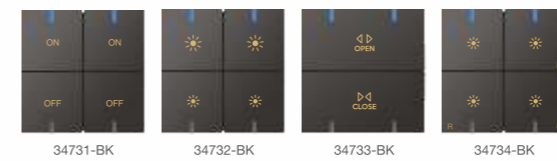

CODE	DESCRIPTION	MRP	PKG
SOCKETS		WH	BK
HSN CODE: 8536			
33621-WH	34621-BK 6A, 2 Pin F/R Socket	450.00	10
33622-WH	34622-BK 10A, Multi Socket	450.00	10
33623-WH	34623-BK 6A, 3 Pin Socket	450.00	10
33624-WH	34624-BK 10A & 20A, Twin Socket	450.00	10
33625-WH	34625-BK 6/16A, Twin Socket	450.00	10
33626-WH	34626-BK 6, 10, 13A Combi Socket	450.00	10

CODE	DESCRIPTION	MRP	PKG
FAN & DIMMERS		WH	BK
HSN CODE: 8536			
33631-WH	34631-BK 16A DP 'C' Series	933.00	10
33632-WH	34632-BK 20A DP 'C' Series	933.00	10
33633-WH	34633-BK 25A DP 'C' Series	933.00	10
33634-WH	34634-BK 32A DP 'C' Series	933.00	10

CODE	DESCRIPTION	MRP	PKG
HOME AUTOMATION		WH	BK
HSN CODE: 8536			
33731-WH	34731-BK 2 Channel Relay Switch	***	01
33732-WH	34732-BK 2 Channel Dimming Switch	***	01
33733-WH	34733-BK Curtain Motor Controller	***	01
33734-WH	34734-BK RGB Light Controller	***	01
-	34735-BK IR Blaster and Learner	***	01
33736-WH	- Bus Power Supply	***	01
33737-WH	34737-BK Scene Controller	***	01
33738-WH	34738-BK Scene Controller With Bus Power Supply	***	01
33739-WH	34739-BK Scene Controller With Occupancy Sensors Input	***	01
33740-WH	- Scene Controller - Third Party Coupler	***	01
33741-WH	34741-BK Door Latch Controller	***	01

*** Prices Available on Request

CODE	DESCRIPTION	MRP	PKG
WI-FI ENABLED TOUCH SWITCHES		WH	BK
HSN CODE: 8536			
34711-BK	2 Gang 1 Way Smart Touch Switch	***	04
34712-BK	4 Gang 1 Way Smart Touch Switch	***	04
34714-BK	2 Gang 2 Way Smart Touch Switch	***	04
34724-BK	20A Smart Switch	***	04
34716-BK	Smart Fan Regulator	***	04
34717-BK	Smart Light Dimmer	***	04
34723-BK	Smart Curtain Switch	***	04
34718-BK	IR-Blaster (UniversalWi-FiRemote)	***	01

*** Prices Available on Request

CODE	DESCRIPTION	MRP	PKG
TOUCH SWITCHES (WITHOUT WI-FI)		WH	BK
HSN CODE: 8536			
34721-BK	DND/MMR/Bell-Outside 2M	***	04
34722-BK	DND/MMR/Bell-Inside 2M	***	04
34715-BK	1 Gang Bell Switch	***	04

*** Prices Available on Request