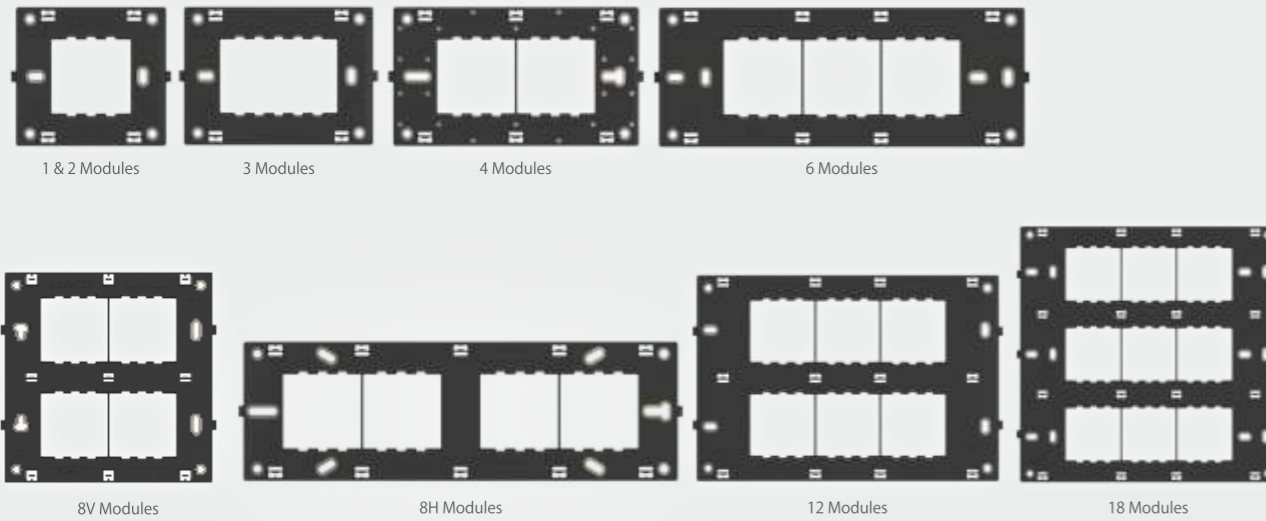

Z-SERIES SUPPORT FRAME

Z-SERIES SUPPORT FRAME

MODULE ▶	1M & 2M	3M	4M	6M	8V M	8H M	12M	18M
DESCRIPTION ▶	1M / 2M Z Series Support Frame	3M Z Series Support Frame	4M Z Series Support Frame	6M Z Series Support Frame	8M Z Series Support Frame (Vertical)	8M Z Series Support Frame (Horizontal)	12M Z Series Support Frame	18M Z Series Support Frame
CODE ▶	35501-Z	35503-Z	35504-Z	35506-Z	35508-Z	35528-Z	35512-Z	35518-Z
MRP ₹ ▶	184.00	252.00	276.00	350.00	461.00	461.00	634.00	799.00
PKG ▶	20	20	20	20	10	10	10	10

HSN CODE: 8538