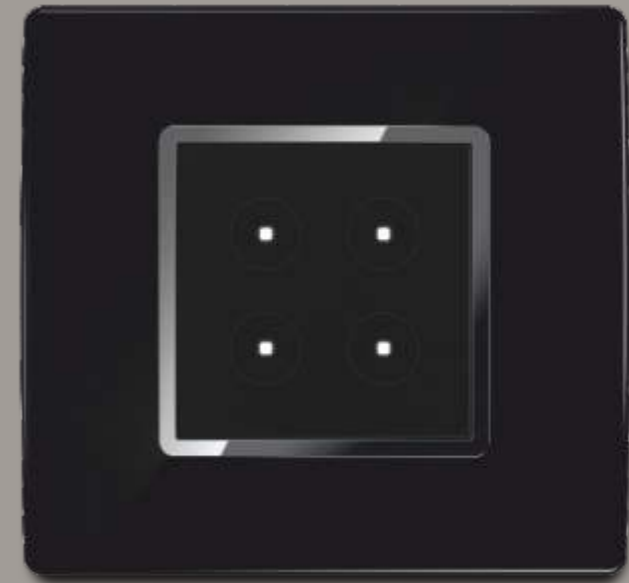

arcus®
Fine Work of Arc