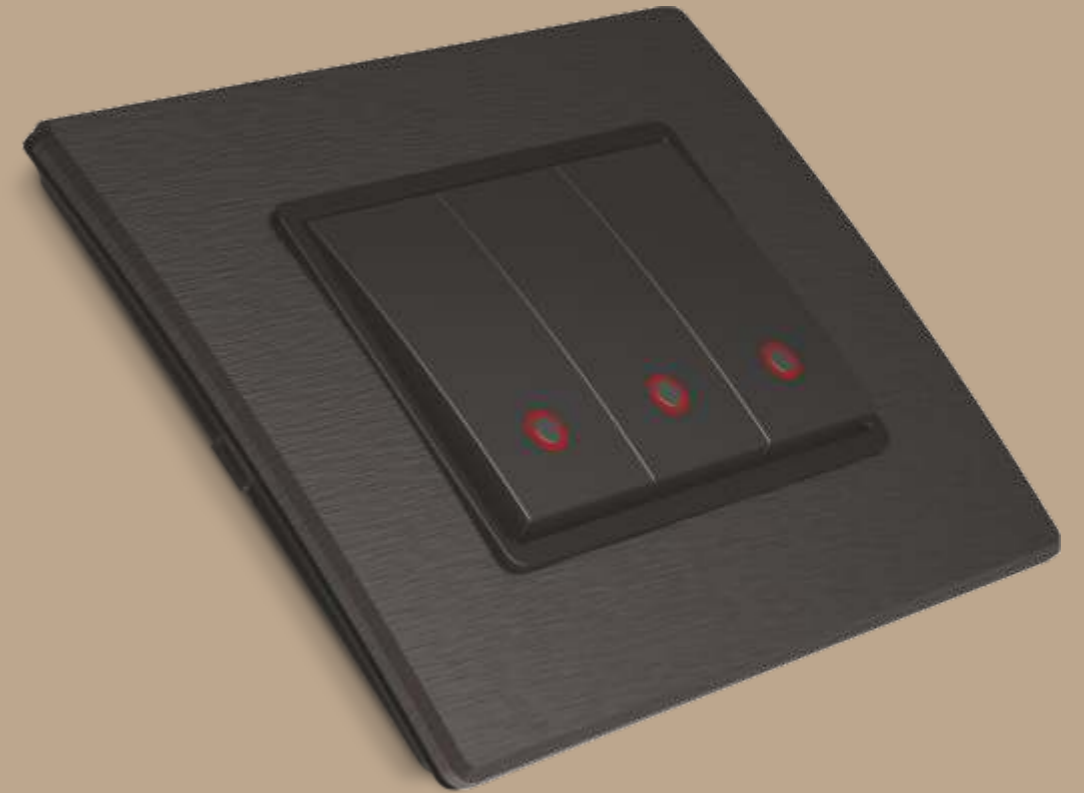

Come, discover

arcus[®]
Fine Work of Arc

The Floating Look

Artistically designed ARC-like plates with a strong under-draft. **Arcus** plates are nothing short of a brilliant canvas. The curve creates a stylish illusion with all four corners suspended from the wall.

Hence – The Floating Look. A stunning view that echoes brilliance and creates a stylish illusion, almost floating on the wall.

Lowrise Switches

Introducing Low Rise Switch Mechanism (LRSM) - **Arcus** switch mechanism is completely re-engineered to reduce the switch-knob rise whilst in on/off position giving it a more seamless look and reduces the protrusion. **Arcus** switches come with Silent Rocker Mechanism (SRM) that considerably reduces the click (on/off) sound.

Self Colored bezel: The Muted Look
A seamless transition of colour from the switch to the plate. A perfect design for those who like it subtle.

Nickel bezel: The Bold Look
A bold highlight that adds a futuristic touch to the switch. Makes it appropriate for those who prefer décor with an edge.