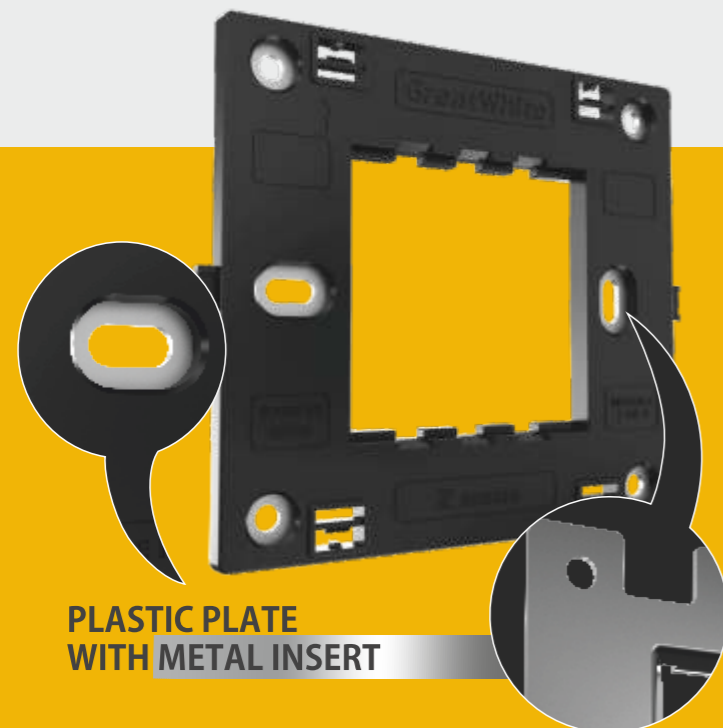

DESIGNED TO HAVE A METAL SANDWICH

GIVING OPTIMUM PERFORMANCE AGAINST BACK FORCE OF WIRE AND ENVIRONMENTAL EFFECT.

PLASTIC PLATE WITH METAL INSERT

great-white.in

Switches & Home Automation | Lighting | Fans
MCB | Wires & Cables | uPVC Conduits

Since our inception, we have been striving to provide an extraordinary lifestyle through revolutionary products in the home electrical space.

We started our journey with a vision to make comfort and luxury a reality. With passion, relentless efforts and commitment we have developed quality and innovative solutions. We are proud to be honored as the 'World's Best Brand of the year 2017-18' for South East Asia. In the year 2022, we have bagged 'The Pride of India Brands' award in the home electrical category at the Best of Bharat Awards 2022 hosted by Exchange4Media. With the latest addition we have added another feather in our cap by being awarded as the 'Most Trusted Brands Of India' as an outstanding Home electrical solution provider by Marksmen daily Group.

With extensive research and development, we have developed products that are a perfect blend of design and technology. All GreatWhite products are crafted to perfection at our two state of the art manufacturing facilities that are over 2,00,000 sq. ft. and 3,00,000 sq. ft. respectively. To provide an extraordinary lifestyle, we have developed revolutionary products like new age Switches, LEDs, Fans, Home Automation, Wires & cables, Switchgears, Sensors and more.

At the heart of GreatWhite lies Innovation, luxury and passion. At GreatWhite, we leave no stone unturned to raise the quality of life and therefore, we create solutions that harmonize design and technology.

Join us in our journey of luxury indeed in the journey of Great.