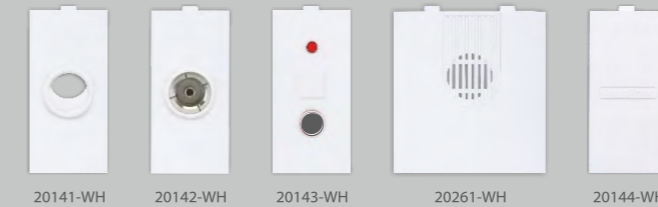

**EVO**

23101-WH 23102-WH 23111-WH 23103-WH 23112-WH

23203-WH 23212-WH

23121-WH 23122-WH 23123-WH 23221-WH 23223-WH

23225-WH

20141-WH 20142-WH 20143-WH 20261-WH 20144-WH

20150-WH 20151-R 20155-WH 20156-WH 20159-WH 20160-WH

20305-WH 20309-WH 20306-WH

**10A SWITCHES** HSN CODE: 8536

CODE	DESCRIPTION	MRP ₹	PKG
23101-WH	EVO 10AX 1 Way Switch	128.00	20
23102-WH	EVO 10AX 2 Way Switch	198.00	20
23111-WH	EVO 10AX 1 Way Switch with Indicator	202.00	20
23103-WH	EVO 10A Bell Push	192.00	20
23112-WH	EVO 10A Bell Push with Indicator	202.00	20
23203-WH	EVO 10A Bell Push (2M)	212.00	10
23212-WH	EVO 10A Bell Push with Indicator (2M)	249.00	10