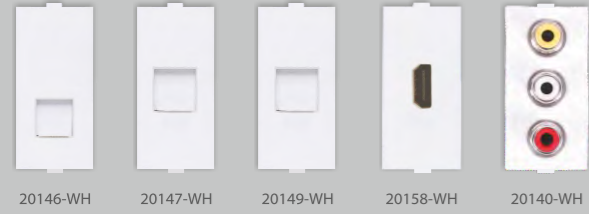

CODE	DESCRIPTION	MRP ₹	PKG
COMMUNICATION SUPPORTS HSN CODE: 8536			
20146-WH	RJ-11 with Shutter Single	166.00	20
20147-WH	RJ-45 Receptor (Frame Only)	166.00	20
20149-WH	RJ-45 Single Cat 6	807.00	10
20158-WH	HDMI Unit	1341.00	10
20140-WH	AV Connector	748.00	10

HOTEL & HOSPITALITY HSN CODE: 8536			
20301-WH	32A DP Key Tag Switch	975.00	05
20302-WH	Key Tag Only	183.00	40
20303-WH	DND/MMR Unit Combination	1230.00	05
20304-WH	Shaver Socket Transformer	2289.00	01
20307-WH	Shaver Socket Transformer 20VA	4066.00	01
20308-WH	30A Time Delay Switch (Electronic)	3967.00	05

1 HSN: 8538

MCB SP 'C' SERIES HSN CODE: 8536			
20431-WH	6A SP 'C' Series	406.00	10
20432-WH	10A SP 'C' Series	406.00	10
20433-WH	16A SP 'C' Series	406.00	10
20434-WH	20A SP 'C' Series	406.00	10
20435-WH	25A SP 'C' Series	406.00	10
20436-WH	32A SP 'C' Series	406.00	10

MCB DP 'C' SERIES HSN CODE: 8536			
20443-WH	16A DP 'C' Series	716.00	10
20444-WH	20A DP 'C' Series	716.00	10
20445-WH	25A DP 'C' Series	716.00	10
20446-WH	32A DP 'C' Series	716.00	10

OVERLOAD PROTECTION HSN CODE: 8536			
20227-WH	20A SPMS	809.00	10
20228-WH	25A SPMS	809.00	10

MCB PROTECTED POWER SOCKET HSN CODE: 8536			
20437-WH-I	16A with Surface J.Box	1309.00	05

UNVEILING
The All-New
MAGNESIUM
Switches & Accessories
By **FIANA**

LED Indicator

Enhanced Safety

Long Operational Life