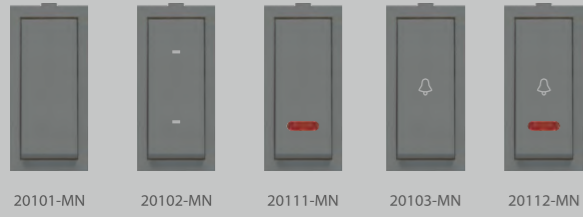

**UNVEILING**  
The All-New  
**MAGNESIUM**  
Switches & Accessories  
By **FIANA**

LED Indicator

Enhanced Safety

Long Operational Life

**10A SWITCHES** HSN CODE: 8536

CODE	DESCRIPTION	MRP ₹	PKG
20101-MN	Slim 10A 1 Way Switch	137.00	20
20102-MN	Slim 10A 2 Way Switch	207.00	20
20111-MN	Slim 10A 1 Way Switch with LED	210.00	20
20103-MN	Slim 10A Bell Push	201.00	20
20112-MN	Slim 10A Bell Push with LED	210.00	20
20203-MN	Dura 10A Bell Push (2M)	222.00	10
20212-MN	Dura10A Bell Push with LED (2M)	251.00	10

**20A SWITCHES** HSN CODE: 8536

CODE	DESCRIPTION	MRP ₹	PKG
20121-MN	Slim 20A 1 Way Switch	208.00	20
20122-MN	Slim 20A 2 Way Switch	269.00	20
20123-MN	Slim 20A 1 Way Switch with LED	256.00	20
20221-MN	Dura 20A 1 Way Switch (2M)	277.00	10
20223-MN	Dura 20A 1 Way Switch with LED (2M)	314.00	10