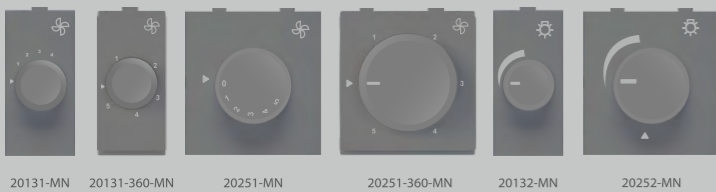

**UNVEILING**  
The All-New  
**MAGNESIUM**  
Switches & Accessories  
By **FIANA**

LED Indicator

Enhanced Safety

Long Operational Life

**10A SWITCHES** HSN CODE: 8536

CODE	DESCRIPTION	MRP ₹	PKG
20101-MN	Slim 10A 1 Way Switch	137.00	20
20102-MN	Slim 10A 2 Way Switch	207.00	20
20111-MN	Slim 10A 1 Way Switch with LED	210.00	20
20103-MN	Slim 10A Bell Push	201.00	20
20112-MN	Slim 10A Bell Push with LED	210.00	20
20203-MN	Dura 10A Bell Push (2M)	222.00	10
20212-MN	Dura10A Bell Push with LED (2M)	251.00	10

**20A SWITCHES** HSN CODE: 8536

CODE	DESCRIPTION	MRP ₹	PKG
20121-MN	Slim 20A 1 Way Switch	208.00	20
20122-MN	Slim 20A 2 Way Switch	269.00	20
20123-MN	Slim 20A 1 Way Switch with LED	256.00	20
20221-MN	Dura 20A 1 Way Switch (2M)	277.00	10
20223-MN	Dura 20A 1 Way Switch with LED (2M)	314.00	10