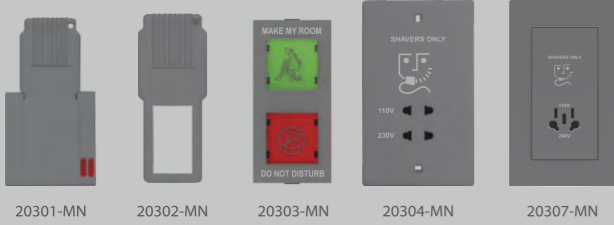

CODE	DESCRIPTION	MRP ₹	PKG
COMMUNICATION SUPPORTS HSN CODE: 8536			
20146-MN	RJ-11 with Shutter Single	184.00	20
20147-MN	RJ-45 Receptor (Frame Only)	184.00	20
20149-MN	RJ-45 Single Cat 6	887.00	10
20158-MN	HDMI Unit	1475.00	10
20140-MN	AV Connector	823.00	10

CODE	DESCRIPTION	MRP ₹	PKG
HOTEL & HOSPITALITY HSN CODE: 8536			
20301-MN	32A Hotel DP Key Tag Switch	1072.00	05
20302-MN	Hotel Key Tag Only	201.00	40
20303-MN	DND/MMR Unit Combination	1353.00	05
20304-MN	Shaver Socket Transformer	2518.00	01
20307-MN	Shaver Socket Transformer 20VA	4226.00	01
20308-MN	30A Key Tag Time Delay Switch	4363.00	05

1 HSN: 8538

CODE	DESCRIPTION	MRP ₹	PKG
MCB SP 'C' SERIES HSN CODE: 8536			
20431-MN	6A SP 'C' Series	448.00	10
20432-MN	10A SP 'C' Series	448.00	10
20433-MN	16A SP 'C' Series	448.00	10
20434-MN	20A SP 'C' Series	448.00	10
20435-MN	25A SP 'C' Series	448.00	10
20436-MN	32A SP 'C' Series	448.00	10

CODE	DESCRIPTION	MRP ₹	PKG
MCB DP 'C' SERIES HSN CODE: 8536			
20443-MN	16A DP 'C' Series	793.00	10
20444-MN	20A DP 'C' Series	793.00	10
20445-MN	25A DP 'C' Series	793.00	10
20446-MN	32A DP 'C' Series	793.00	10

CODE	DESCRIPTION	MRP ₹	PKG
OVERLOAD PROTECTION HSN CODE: 8536			
20227-MN	20A Over Load Protector SPMS	889.00	10
20228-MN	25A Over Load Protector SPMS	889.00	10

SOLO PLATE - FIANA HSN CODE: 8538

MODULE	1M	2M	3M	4M	6M	8M-H	8M-V	12M	16M	18M
WHITE	20501-WH	20502-WH	20503-WH	20504-WH	20506-WH	20507-WH	20508-WH	20512-WH	20516-WH	20518-WH
MRP ₹	77.00	77.00	91.00	107.00	167.00	199.00	199.00	260.00	291.00	308.00
PKG	20	20	20	20	10	10	05	05	05	05

SOLO PLATE - WITH SURFACE BOX HSN CODE: 8538

MODULE	1M	2M	3M	4M	6M	8M-H	8M-V	12M	16M	18M
WHITE	20501-wBOX-I	20502-wBOX-I	20503-wBOX-I	20504-wBOX-I	20506-wBOX-I	20507-wBOX-I	20508-wBOX-I	20512-wBOX-I	20516-wBOX-I	20518-wBOX-I
MRP ₹	164.00	164.00	196.00	227.00	326.00	393.00	391.00	522.00	576.00	614.00
PKG	10	10	10	10	10	05	05	05	05	05

EVO CHROME MODULAR BOX HSN CODE: 8538

MODULE	1M	2M	3M	4M	6M	8M-H	8M-V	12M	16M	18M
WHITE	21501-WHC-I	21502-WHC-I	21503-WHC-I	21504-WHC-I	21506-WHC-I	21507-WHC-I	21508-WHC-I	21512-WHC-I	21516-WHC-I	21518-WHC-I
MRP ₹	73.00	86.00	109.00	125.00	155.00	183.00	183.00	223.00	295.00	306.00
PKG	10	10	10	10	10	10	05	05	05	05

TWIN PLATE - FIANA HSN CODE: 8538