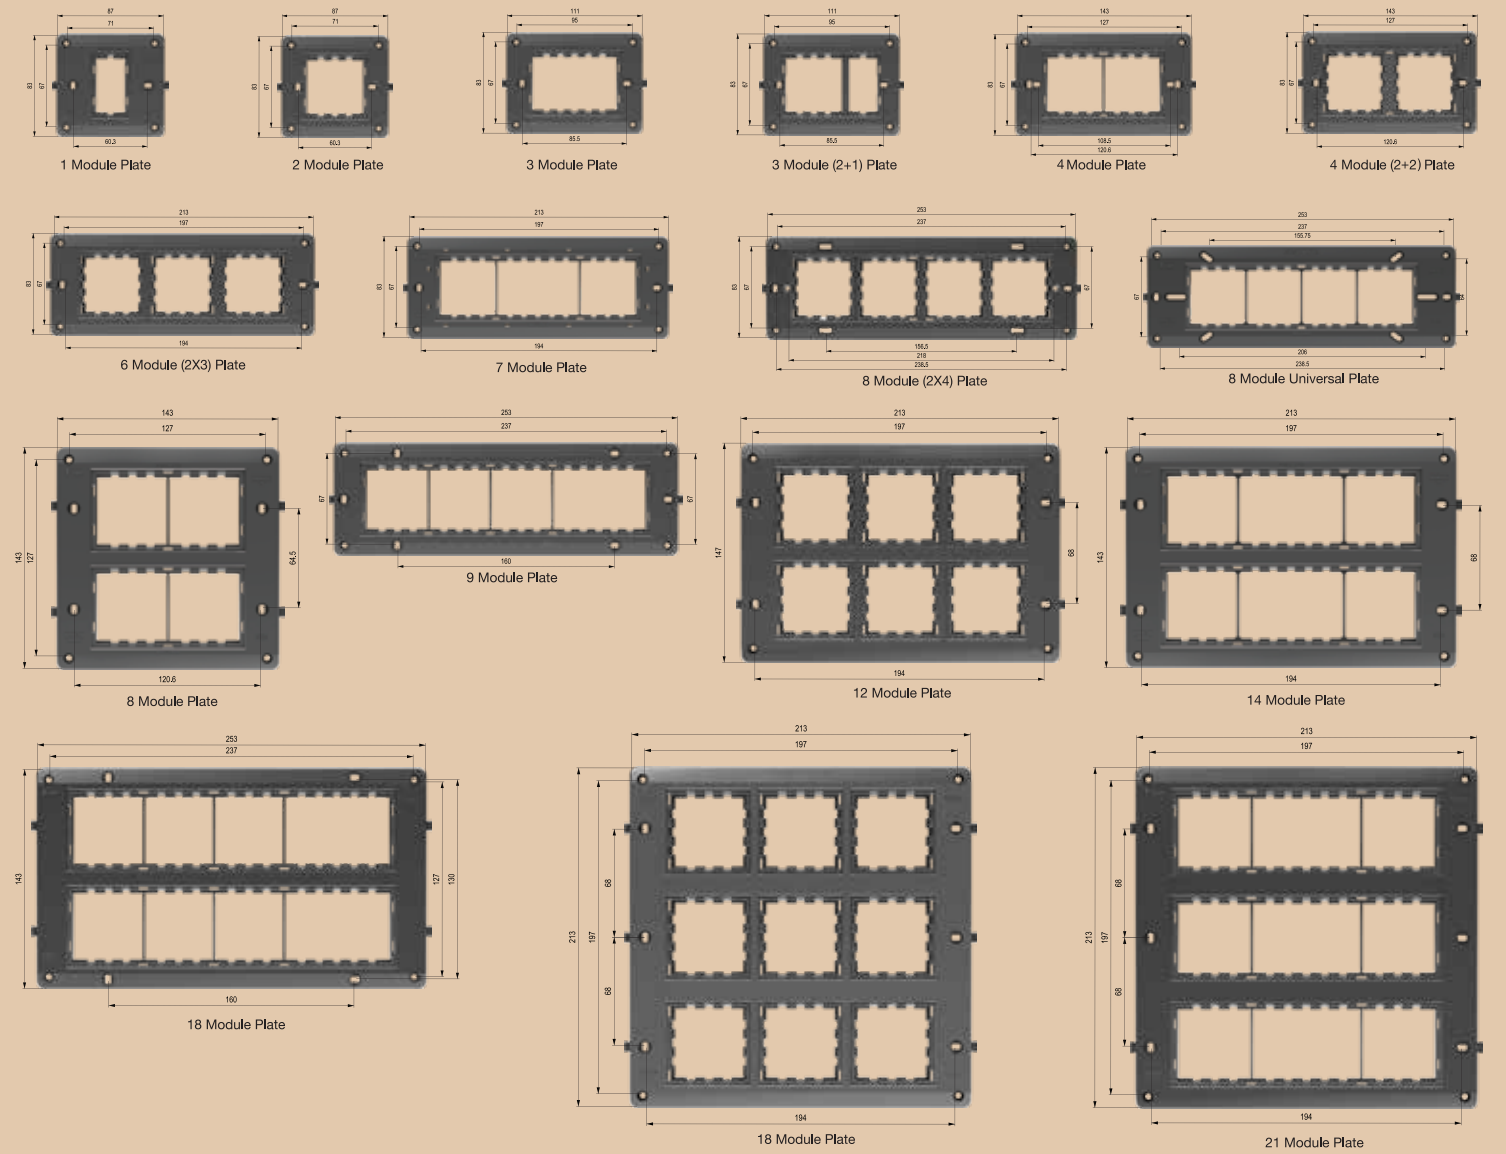

SUPPORT FRAME