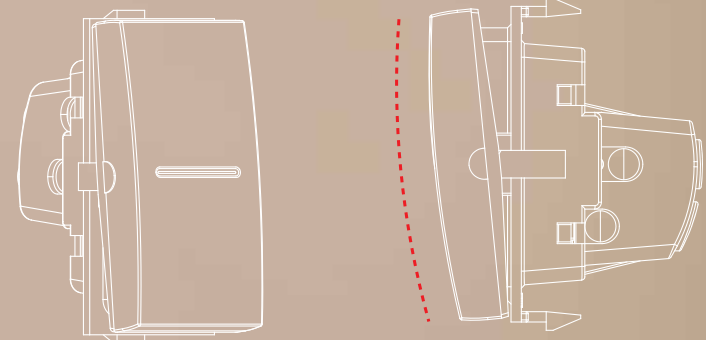

VENZA

Switches

Curved Comfort

With their iconic curves and an unmistakable horizontal contour highlighted in the center, these switches are designed to catch the eye and bring a contemporary edge to any space. The thoughtful design achieves a harmonious balance between aesthetic appeal and functionality. Available in white, titanium and black, they offer a versatile palette that ensures a cohesive and refined look throughout your home.