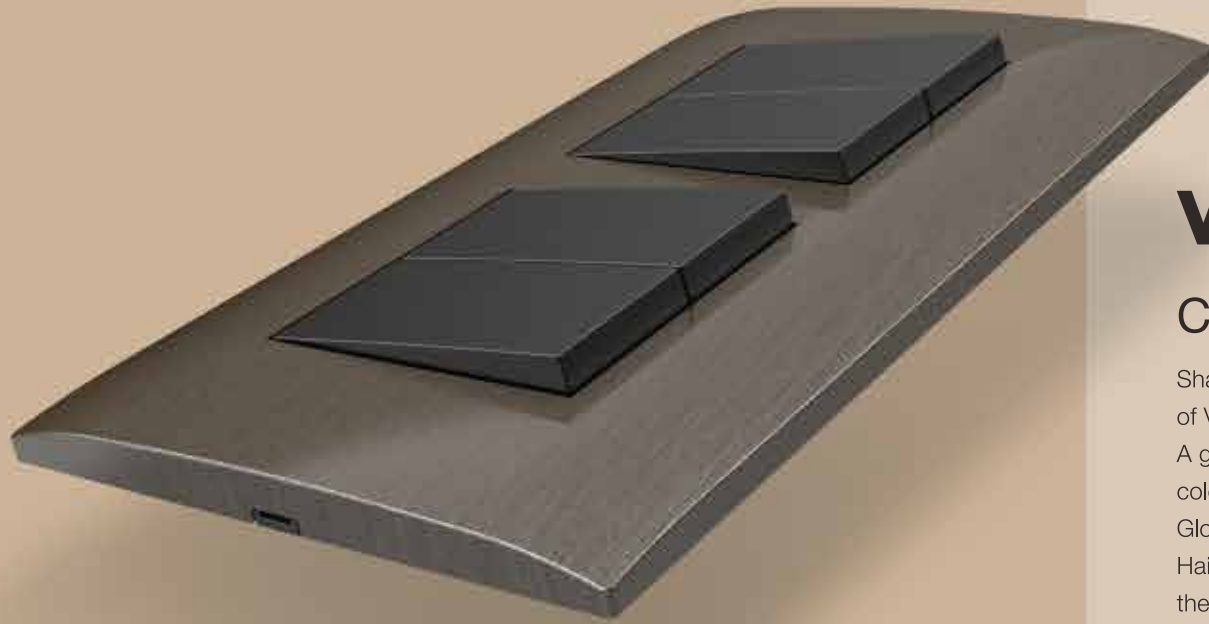

White

ViDA Plates

Choose Your Vida

Sharp-edged brilliance meets graceful curves in the impeccable design of Vida Plates, setting a new benchmark for modern switchplates. A game-changer for home interiors, available in an exquisite array of colours—Hairline Brown and Wood Walnut for a warm, earthy feel; Glossy White and Metallic Silver for sleek sophistication; Titanium and Hairline Silver for contemporary charm. Crafted to enhance every corner, these plates are not just functional—they're transformative, delivering striking accents and timeless appeal to your living spaces.

Available Colours:

- Hairline Brown | Glossy White
- Hairline Silver | Metallic Grey
- Metallic Silver | Titanium
- Wood Walnut