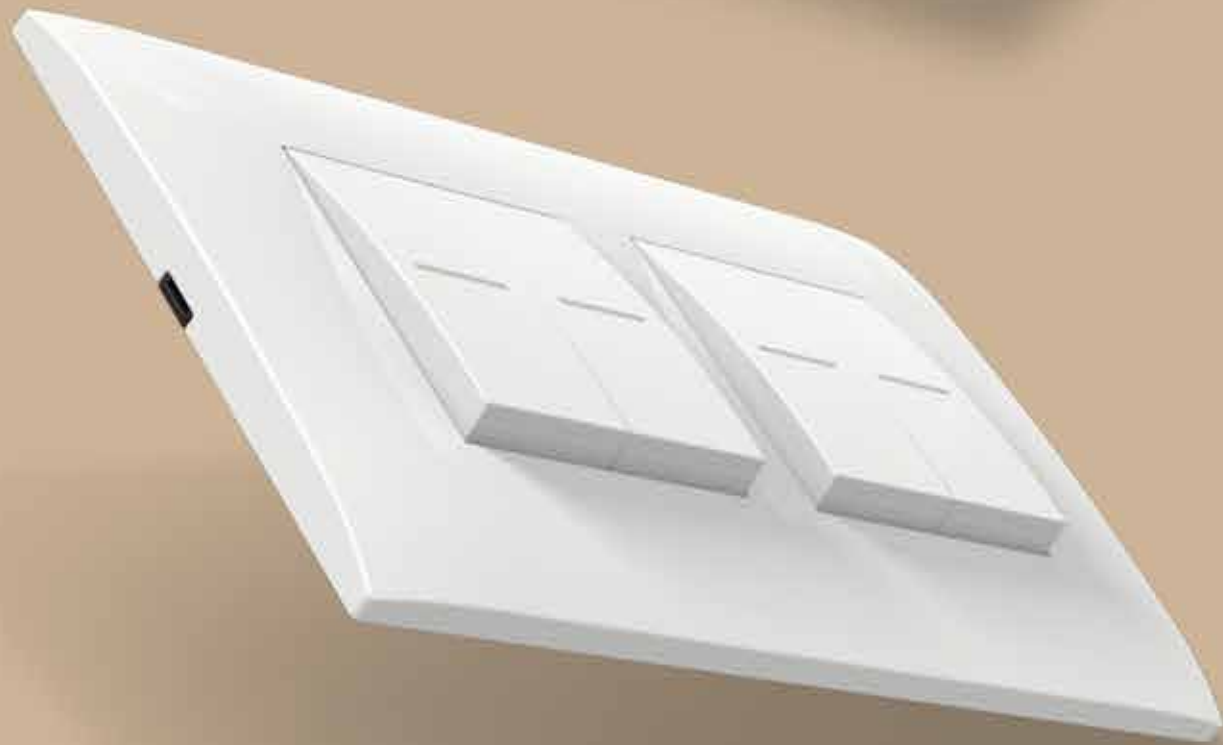

Black

White

Titanium

VENZA

Switches

Curved Comfort

With their iconic curves and an unmistakable horizontal contour highlighted in the center, these switches are designed to catch the eye and bring a contemporary edge to any space. The thoughtful design achieves a harmonious balance between aesthetic appeal and functionality. Available in white, titanium and black, they offer a versatile palette that ensures a cohesive and refined look throughout your home.

Available Colours:

- Hairline Brown | Glossy White
- Hairline Silver | Metallic Grey
- Metallic Silver | Titanium
- Wood Walnut

TECHNOLOGY

Silent Rocker Mechanism

The Silent Rocker Mechanism (SRM) represents a ground-breaking innovation, designed to elevate switching operations to a new standard of refinement. Engineered with precision, it minimizes the ON/OFF sound to an impressive 65 dB, creating an almost silent experience. Every switch is crafted to deliver seamless functionality with a whisper-quiet performance, ensuring unmatched sophistication.

Dynamically Designed Sockets

Dynamically Designed Sockets (DDS) introduce a new era of connectivity, eliminating loose connections with their advanced engineering. Featuring an independent component design and a spring-like material, these sockets guarantee smooth and effortless insertion and removal. Engineered for durability and reliability, DDS ensures long-lasting performance and hassle-free operation, making every connection secure and efficient.