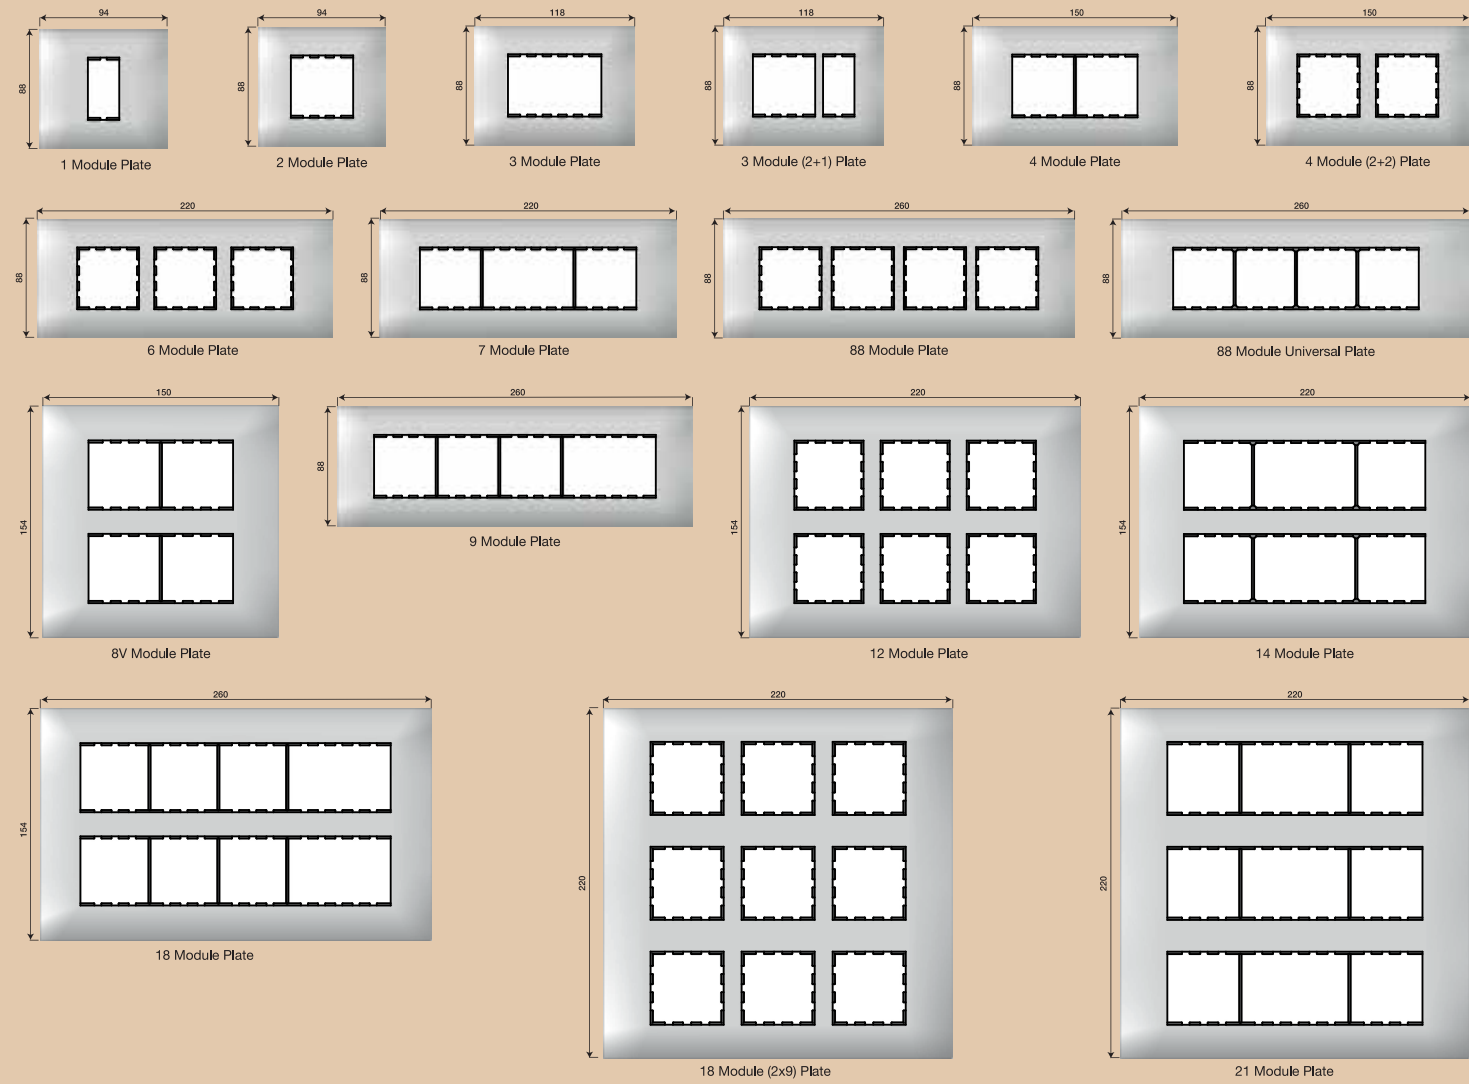

COVER PLATE