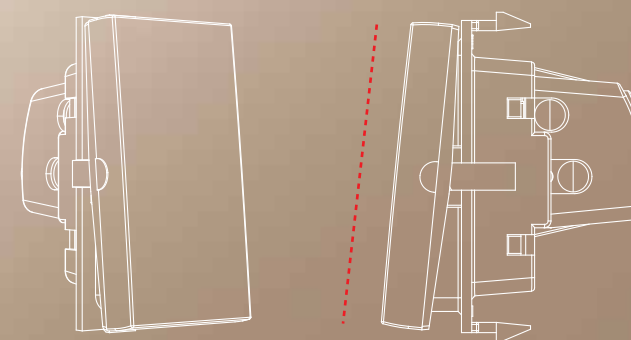

ViDA Switches

Modern Flair

Redefining contemporary aesthetics, the shape of these switches demonstrates a sleek, flat surface that elegantly combines with its sharp, edgy contours. Their geometric accuracy improves visual attractiveness and produces a remarkable but subdued presence in every space. Three refined colors—crisp white, elegant black and modern titanium—they effortlessly mix utility with aesthetic appeal, so serving as a focal point of invention and style.